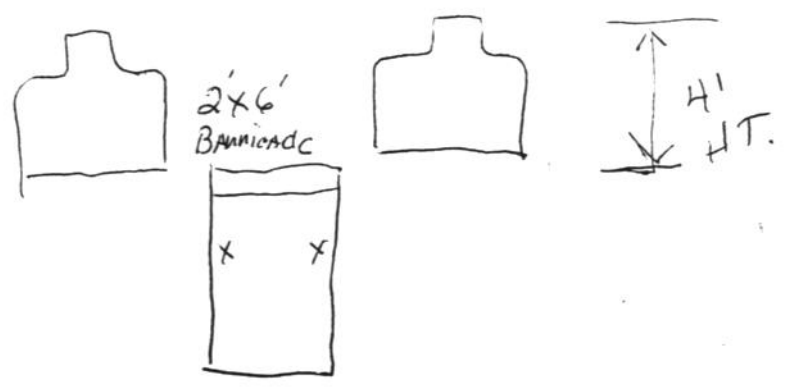

Which HAND

START POSITION: HANDS AGAINST BARRICADE, FACING UP RANGE.

PROCEDURE: AT SIGNAL TURN CLAW ENGAGE TARGETS ON EITHER SIDE OF BARRICADE, MAKE A MANDATORY RELOAD AND ENGAGE TARGETS ON OTHER SIDE OF BARRICADE, PAPER WITH TWO ROUNDS EACH STEEL MUST FALL.

SCORING: COM STOCK

PENALTIES: 1 procedural for missed reload, all others ASPEN, USPSA rule book.